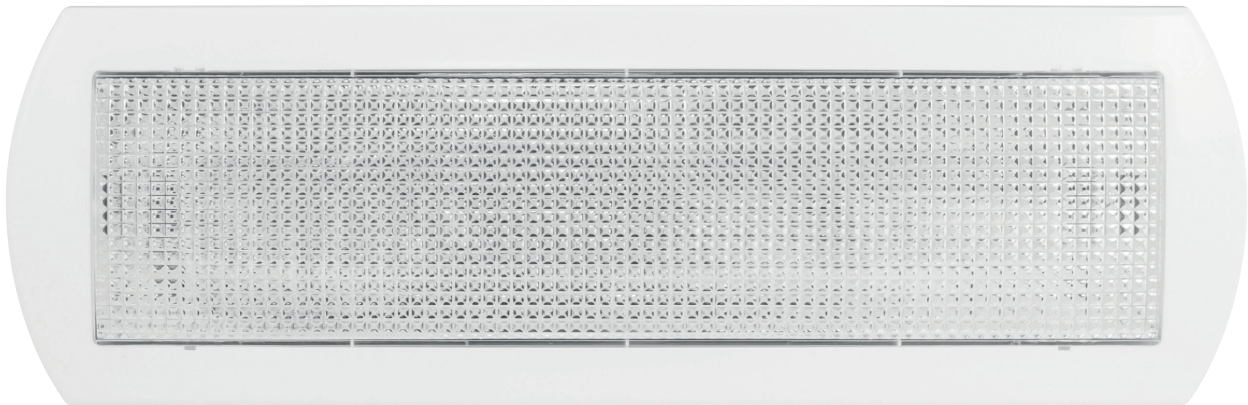

EMLEDWMFLUSH

4W LED Maintained Emergency Flush Bulkhead

- 5500K colour temperature
- 30 SMD 2835 LED Lamp
- Polycarbonate Housing
- Recessed mounting
- Charge and discharge protection
- Green LED Indicator
- 3 Hours Emergency Duration
- 3.6V 1500mAh Ni-Cd batteries
- BS EN 60598-2-22 Standards
- Mains light output - 131 Lumens
- Emergency light output - 105 Lumens
- IP20
- Dimensions; 389 x 126 x 80mm
- Cut out dimensions; 340 x 90mm
- Weight - 0.8Kg

Mounting Height	 Axial/ Wall	 Axial/ Axial	 Transverse/ Axial	 Transverse/ Transverse	 Transverse/ Wall
2.0m	2.4	6.3	6.3	6.3	2.4
2.5m	2.5	6.7	6.7	6.7	2.5
3.0m	2.5	6.9	6.9	6.9	2.4

Illuminance values based on a maintenance factor of 0.85